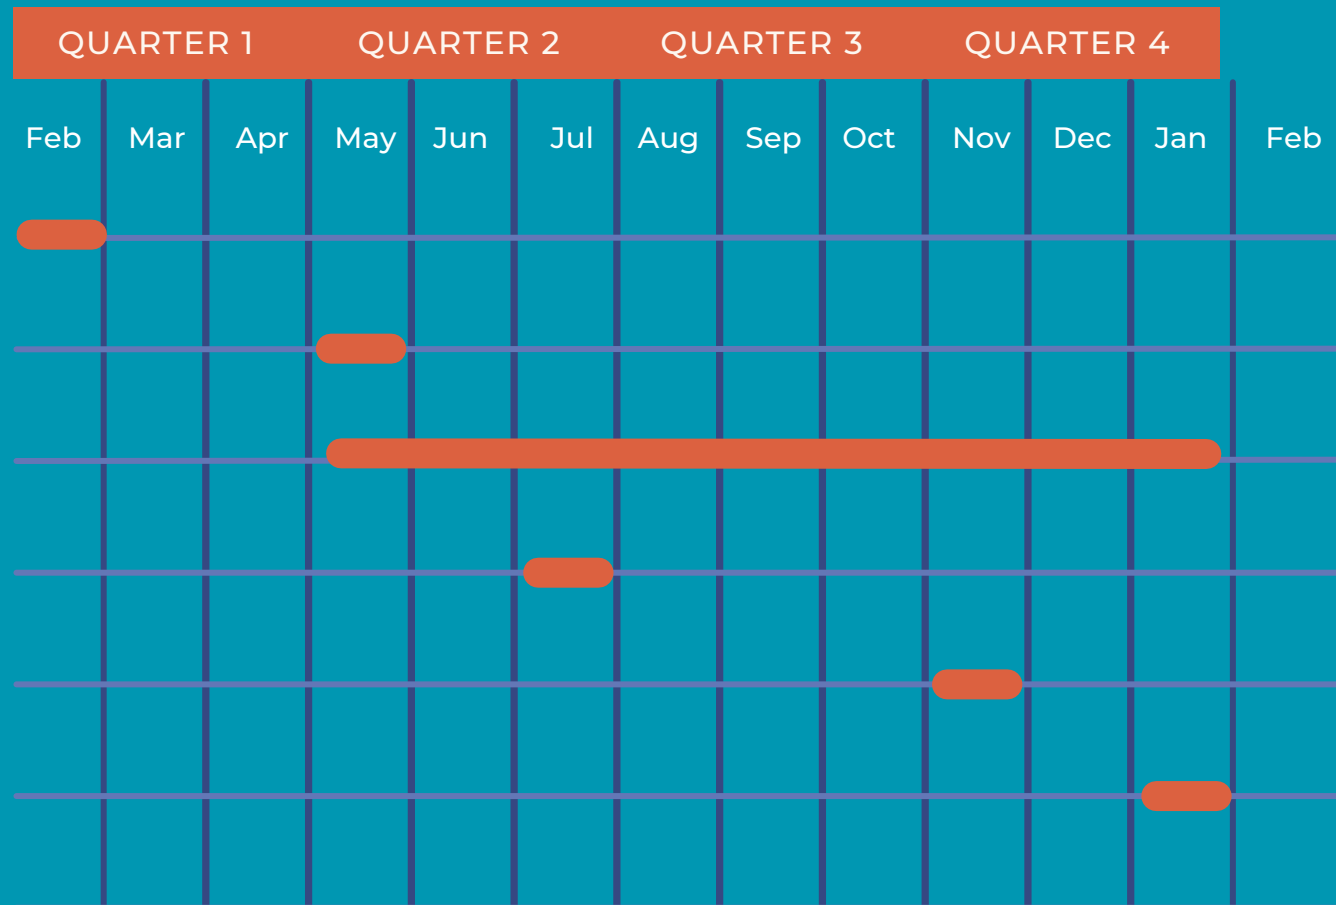

Kenya Nurses & Midwives Leadership Programme

FLORENCE NIGHTINGALE FOUNDATION

PROGRAMME DATES

UK International Development
Partnership | Progress | Prosperity

Royal Berkshire
NHS Foundation Trust